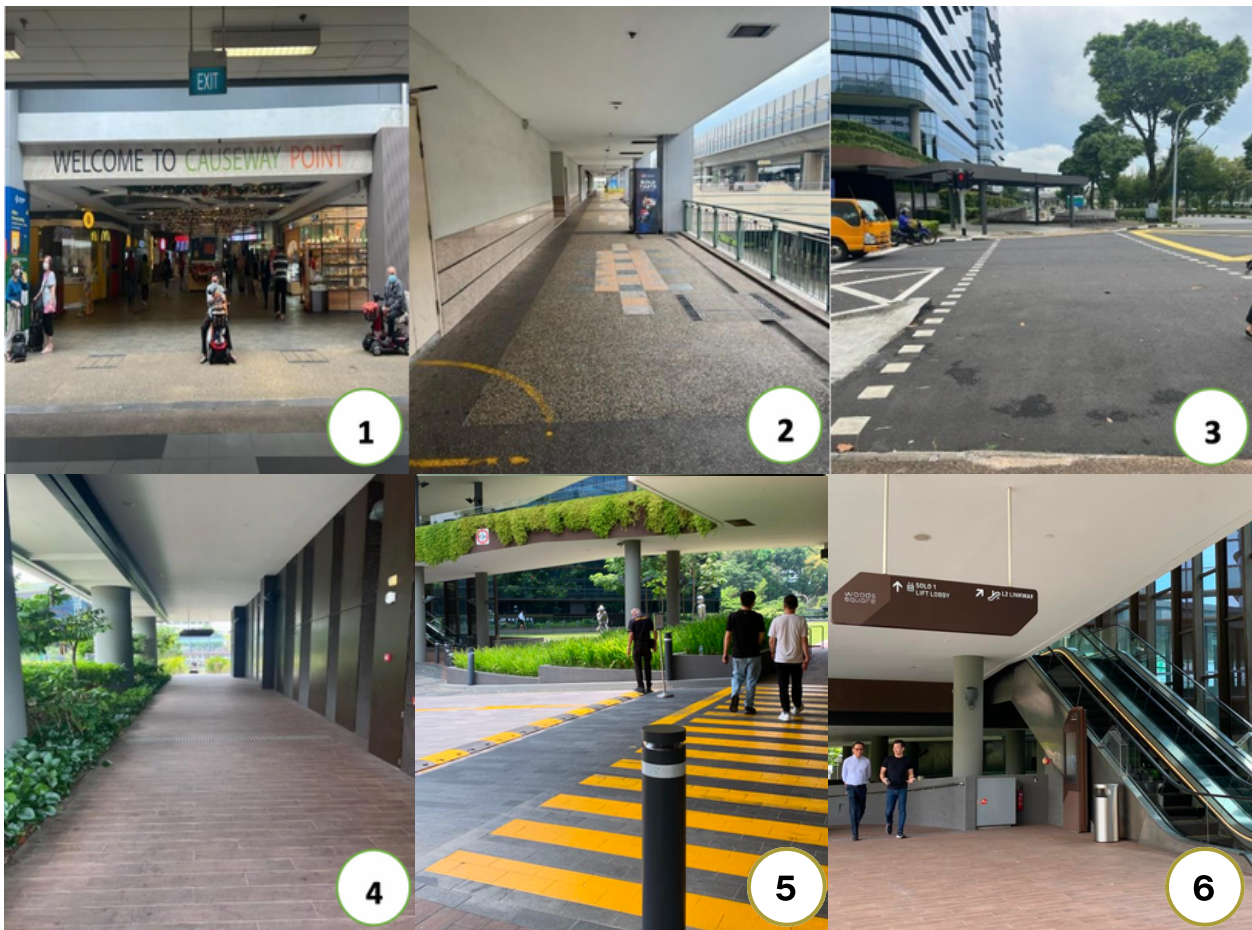

## DIRECTION TO ARTGRAIN WOODLANDS

Address: 10 Woodlands Square,  
Woodsquare Solo 1 #02-52, Singapore 737714

<b>By Train</b>	<b>NS9 / TE2 Woodlands</b>
<b>By Bus</b>	<b>Woodlands Bus Interchange</b> 161, 168, 169/169A/169B, 178/178A, 187,856/856A, 858/858A, 900, 901, 902, 903, 903M, 904, 911/911T, 912/912A/912B, 913/913T/913M, 925/925A, 926, 960/960e, 961/961M, 962, 963/963e, 963R, 964, 965/965A, 966, 969

### Non-Sheltered Route:

- At the Causeway point entrance, turn right from the ' BreadTalk' shop.
- Walk ahead (picture 2) and you will see a traffic light on the left side (picture 3).
- Once crossed, turn left (picture 4) then turn right (picture 5).
- And turn left to Woods Square Solo 1 Lift Lobby (picture 6).

**\*\* You can also choose to walk through Causeway Point and exit at Lvl 1, drop off area (near to Texas Chicken) and turn right to cross the road (picture 3).**

### Sheltered Route:

- Exit Causeway Point (near KFC), cross the traffic light towards Woodlands Civic Centre.
- Once crossed, turn right to Wood Square Tower 2/Solo 2.
- Turn left and look for an escalator to level 2 near Rocky Master (picture 3 & 4).
- Use the overhead bridge to Wood Square Tower 1/Solo 1 (picture 5).