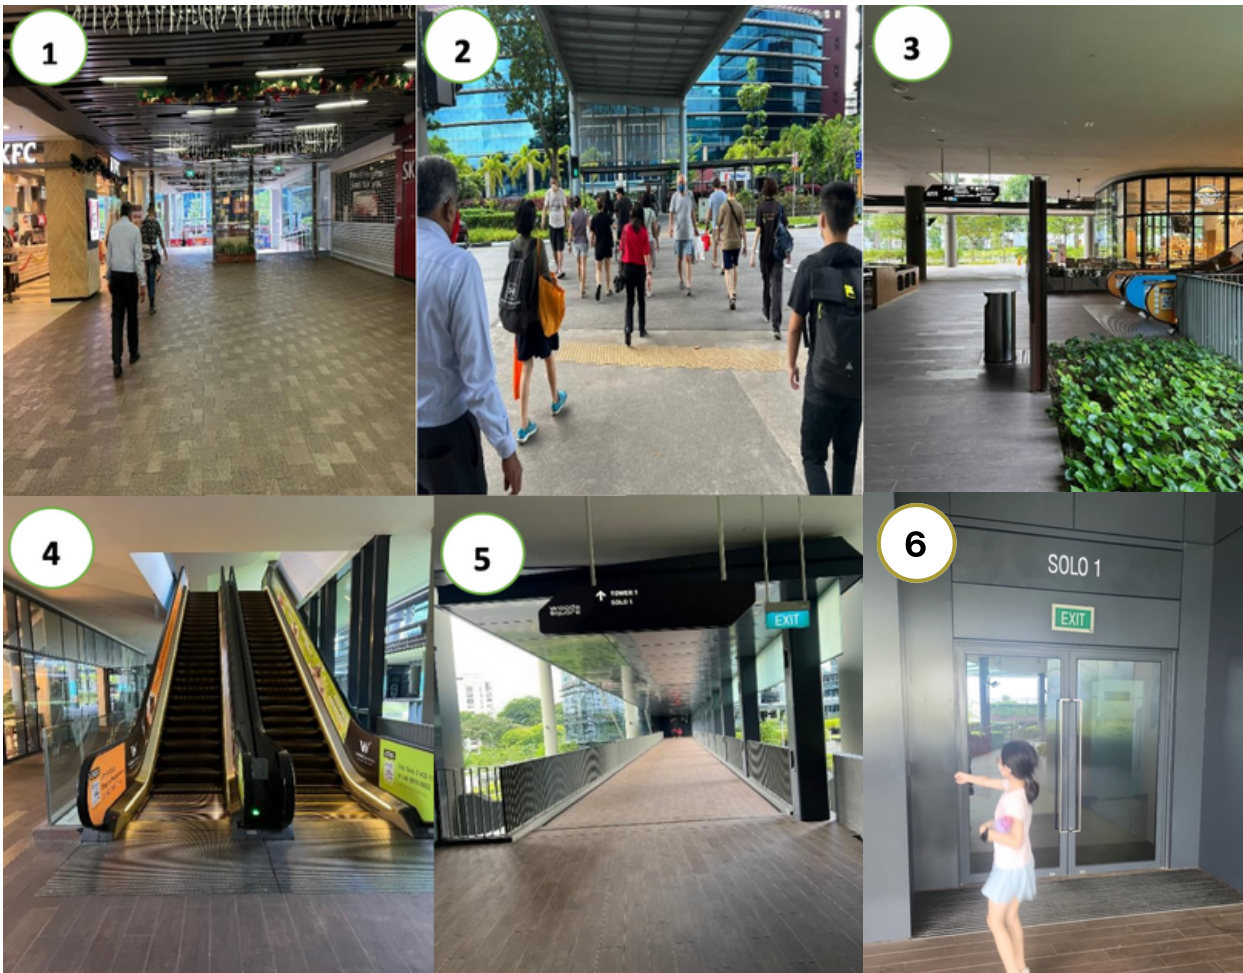

DIRECTION TO ARTGRAIN WOODLANDS

Address: 10 Woodlands Square,
Woodsquare Solo 1 #02-52, Singapore 737714

By Train	NS9 / TE2 Woodlands
By Bus	Woodlands Bus Interchange 161, 168, 169/169A/169B, 178/178A, 187,856/856A, 858/858A, 900, 901, 902, 903, 903M, 904, 911/911T, 912/912A/912B, 913/913T/913M, 925/925A, 926, 960/960e, 961/961M, 962, 963/963e, 963R, 964, 965/965A, 966, 969

Carpark Rates

Car Parking Rates	First Block - $1.20 for first hour Subsequent Blocks - $0.60 for subsequent half hour or part thereof
Motorcycle Parking Rates	First Block - $0.80 per entry

Sheltered Route:

- Exit Causeway Point (near KFC), cross the traffic light towards Woodlands Civic Centre.
- Once crossed, turn right to Wood Square Tower 2/Solo 2.
- Turn left and look for an escalator to level 2 near Rocky Master (picture 3 & 4).
- Use the overhead bridge to Wood Square Tower 1/Solo 1 (picture 5).