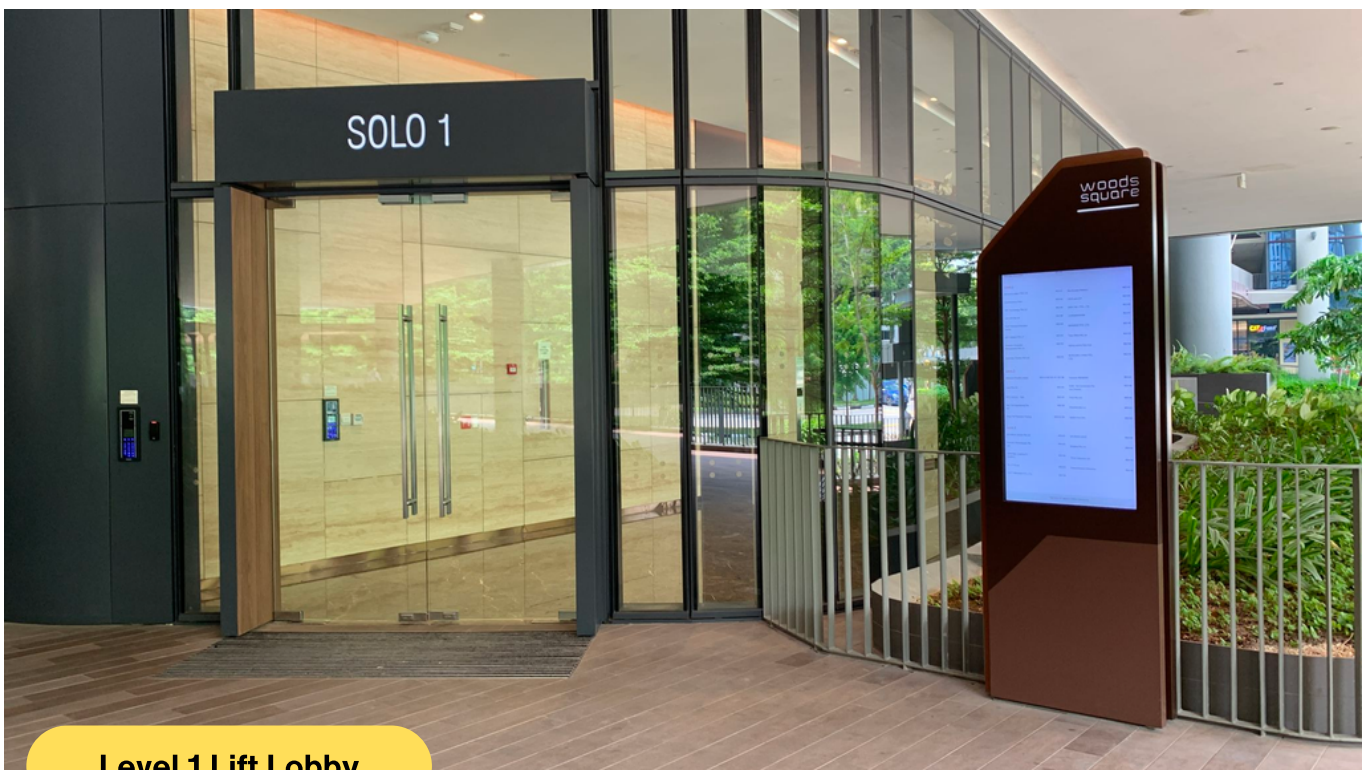

DIRECTION TO ARTGRAIN WOODLANDS

Address: 10 Woodlands Square,
Woodsquare Solo 1 #02-52, Singapore 737714

Once you've arrived at Solo 1, proceed to Level 1 life lobby and key in '0252' at the intercom. We will send a lift down. Kindly note sometimes the lift comes very fast so you can be on standby right after pressing the intercom (applies to carpark entry as well).

If the lift doesn't sync, let us know and you can take the escalator up to level 2 side door, we will open the door at level 2.

Level 1 Lift Lobby