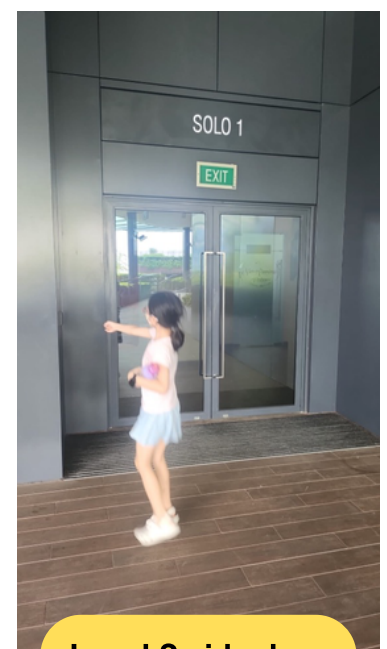

If the lift doesn't sync, let us know and you can take the escalator up to level 2 side door, we will open the door at level 2.

Level 1 Lift Lobby

Lift Lobby intercom,  
press 0252

Carpark intercom,  
press 0252